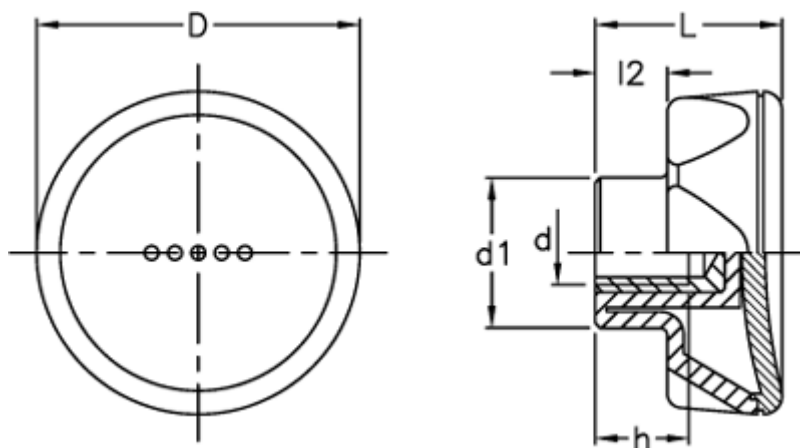

Article number: 23052216311

Description: E+G Lobe knob  
ELK.70-B M10-C1 black centre cap

## Measures

|      |        |
|------|--------|
| D    | = 70   |
| d1   | = 32.5 |
| d 6H | = M10  |
| h    | = 18   |
| L    | = 35   |
| l2   | = 13   |